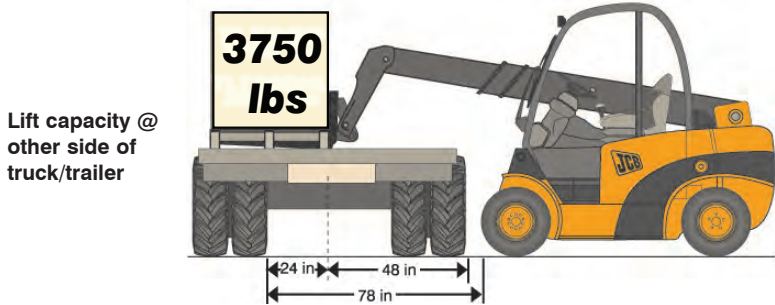

JCB Teletruk Variable Reach Forklifts

Lift capacities of 6,000 and 7,000 lbs @ 24" load centre

Model	Ref	TLT30DHL	TLT35D	TLT35D 4x4
Lift capacity @ 24 in load centre		6 000 lbs	7 000 lbs	7 000 lbs
Lift capacity @ maximum forward reach		1 089 lbs	3 250 lbs	3 250 lbs
Maximum reach with boom horizontal		130 in	95.6 in	96.4 in
Lift height	A	16 ft 10 in	14 ft	14 ft
Free lift (standard)	B	48 in	47.6 in	53 in
Height boom extended	C	18 ft 8 in	16 ft 3 in	16 ft 5 in
Height of overhead guard (std/low)	D	88.5/83	88.5/83 in	90.5/86.6 in
Length to fork face	F	133 in	118 in	126 in
Maximum width	P	50 in	50 in	55 in
Underclearance		6.0 in	6.0 in	7.0 in
Turning radius		114 in	114 in	138 in
Aisle width 90° stacking		184 in	184 in	207 in
Engine type		Diesel	Diesel	Diesel
Engine model		Kohler	Kohler	Kohler
Gross engine output		62 hp	62 hp	62 hp
Rated rpm		2 600	2 600	2 600
Weight unladen		11 860 lbs	11 243 lbs	12 125 lbs

Because of our constant dedication to product improvement, all specifications are subject to change without notice.
 — All JCB Teletruk meets or exceeds all ANSI B56.1 safety standards. —

Lift capacity @ other side of truck/trailer