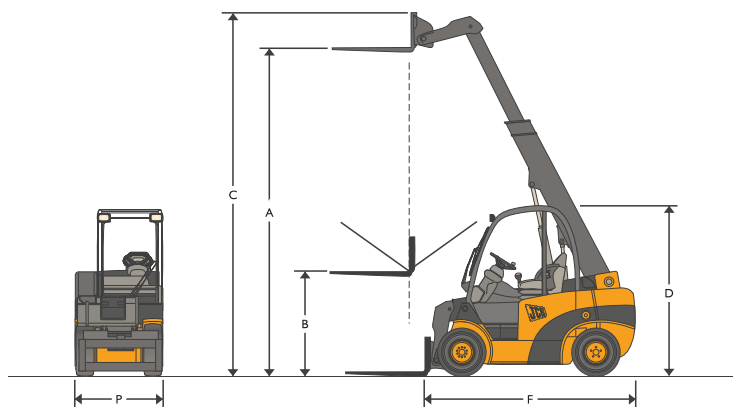

JCB Teletruk Variable Reach Forklifts

Lift capacities of 6,000 and 7,000 lbs @ 24" load centre

Model	Ref	TLT30DHL	TLT35D	TLT35D 4x4
Lift capacity @ 24 in load centre		6 000 lbs	7 000 lbs	7 000 lbs
Lift capacity @ maximum forward reach		1 089 lbs	3 250 lbs	3 250 lbs
Maximum reach with boom horizontal		130 in	95.6 in	96.4 in
Lift height	A	16 ft 10 in	14 ft	14 ft
Free lift (standard)	B	48 in	47.6 in	53 in
Height boom extended	C	18 ft 8 in	16 ft 3 in	16 ft 5 in
Height of overhead guard (std/low)	D	88.5/83	88.5/83 in	90.5/86.6 in
Length to fork face	F	133 in	118 in	126 in
Maximum width	P	50 in	50 in	55 in
Underclearance		6.0 in	6.0 in	7.0 in
Turning radius		114 in	114 in	138 in
Aisle width 90° stacking		184 in	184 in	207 in
Engine type		Diesel	Diesel	Diesel
Engine model		Kohler	Kohler	Kohler
Gross engine output		62 hp	62 hp	62 hp
Rated rpm		2 600	2 600	2 600
Weight unladen		11 860 lbs	11 243 lbs	12 125 lbs

Because of our constant dedication to product improvement, all specifications are subject to change without notice.
 — All JCB Teletruk meets or exceeds all ANSI B56.1 safety standards. —

Lift capacity @ other side of truck/trailer